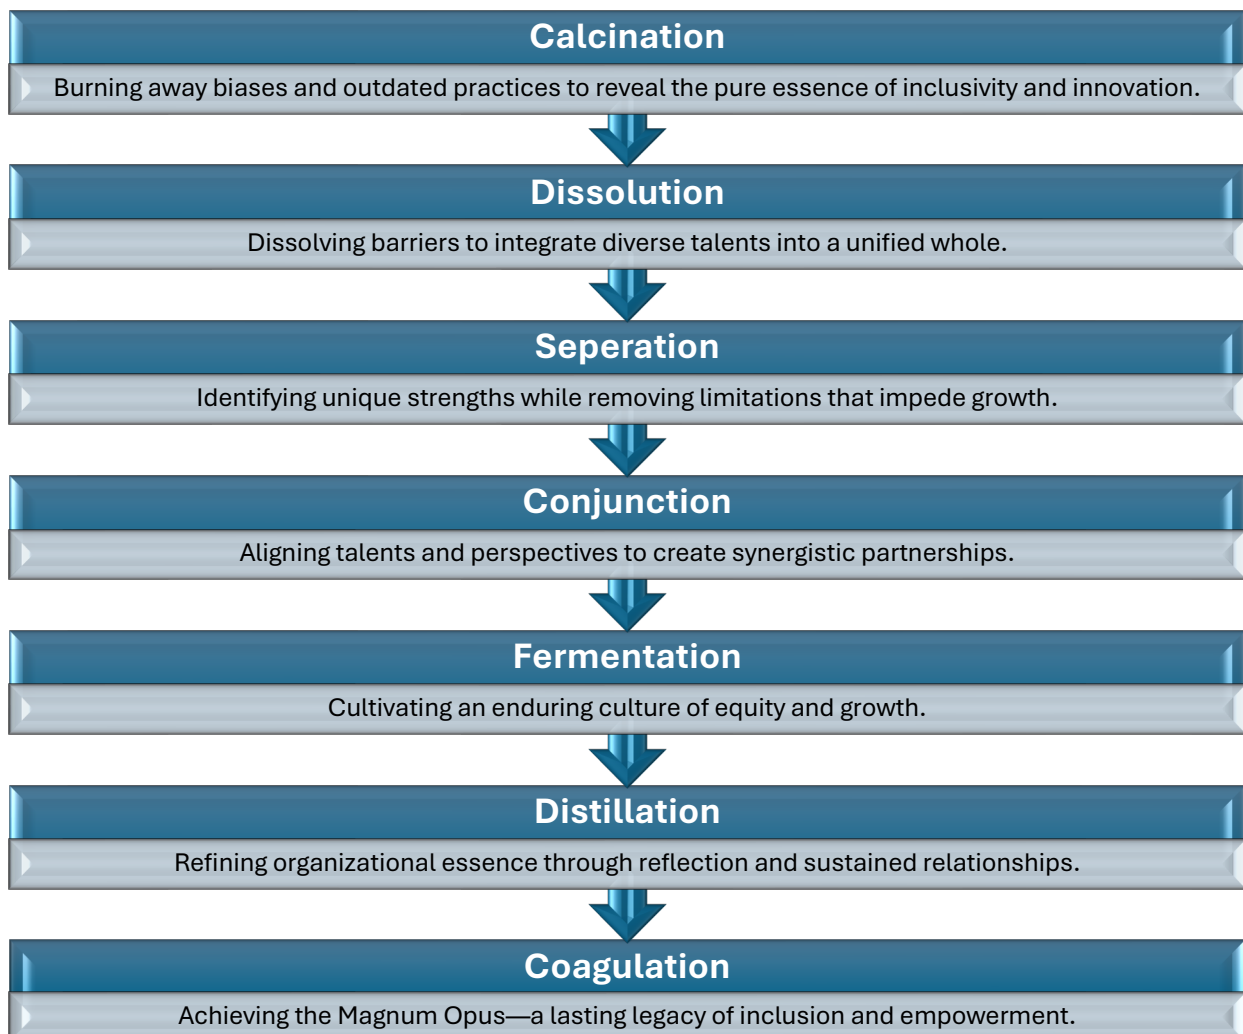

MAKTUB
LIMITLESS

An Alchemical Call to Action

Transformation begins within. At Maktub Limitless, we believe in the power of the individual to ignite change that resonates through homes, communities, organizations, and ultimately the world. Inspired by the ancient principles of Alchemy, our approach is a deliberate journey through transformation—breaking down old structures, purifying intentions, integrating diversity, and uniting humanity in a shared purpose to achieve a sustainable and inclusive future.

Embracing the Alchemical Cycle of Humanity

We are who we are because of the collective: a truth echoed in the philosophy of humanity. Every organization and individual are part of an interwoven system where the success of one fuels the success of all. In Alchemical terms, this journey follows seven transformative stages:

Innovation thrives through diversity, as we break down systemic biases and barriers.

Connections are nurtured, creating alliances that transcend individual differences.

Purpose-driven action inspires collective empowerment and self-fulfillment.